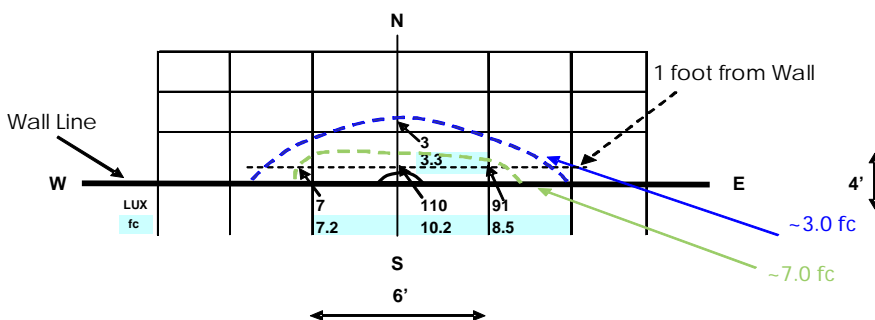

ActiveLED™ WLi Series

Interior Wall Sconce

Photometric Light Level Data for WLi-3515-UD LED Interior Wall Sconce

The schematic shows the light level measurements for an LED Interior Wall Sconce at a 5.5' height from the floor.

The data illustrates that the LED Interior Wall Sconce provides approximately 7 footcandles (fc) coverage in a 2-6' area of light and 3 fc coverage in a 4-11' area of light.